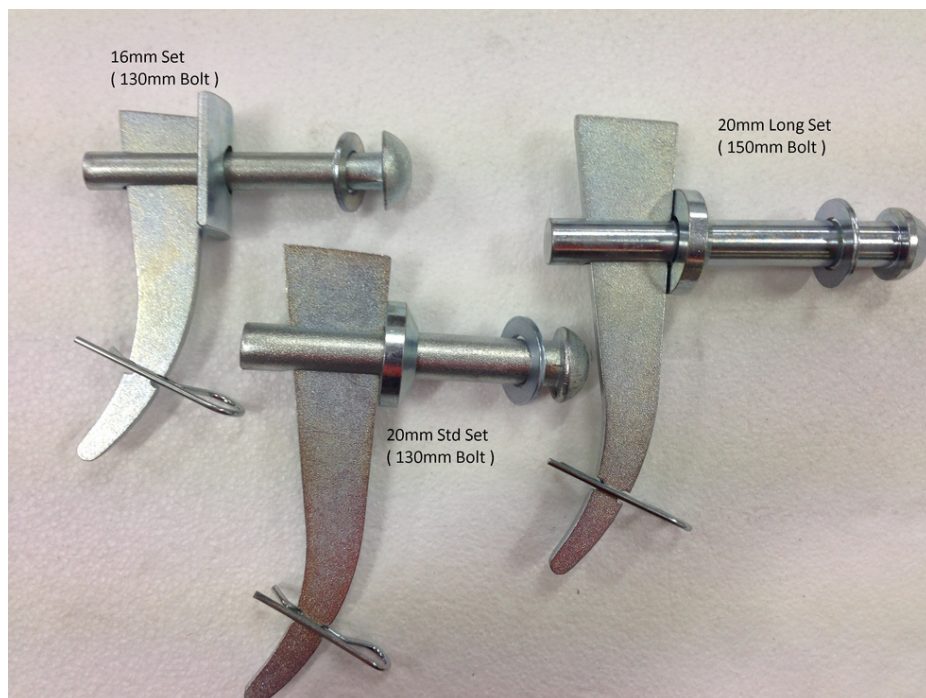

## Wedge Bolt Sets

Advanced Engineering Group manufactures our own brand of wedge bolts. They are used to tension screen cloths via the clamp bar.

The wedge bolt system is quickly replacing bolts and nuts due to the speed and ease of tension.

AEG Wedge bolt sets are comprised of a medium tensile bolt and a G400 wedge, designed for durability and longevity.

- Curved wedge allows easy removal when changing screens
- Quick release security pin