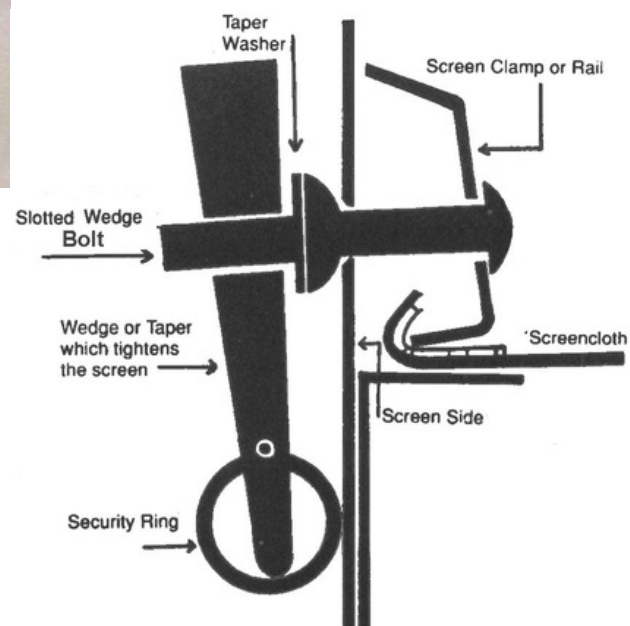

## Wedge Bolt Sets

Advanced Engineering Group manufactures our own brand of wedge bolts. They are used to tension screen cloths via the clamp bar.

The wedge bolt system is quickly replacing bolts and nuts due to the speed and ease of tension.

AEG Wedge bolt sets are comprised of a medium tensile bolt and a G400 wedge, designed for durability and longevity.

- Curved wedge allows easy removal when changing screens
- Quick release security pin